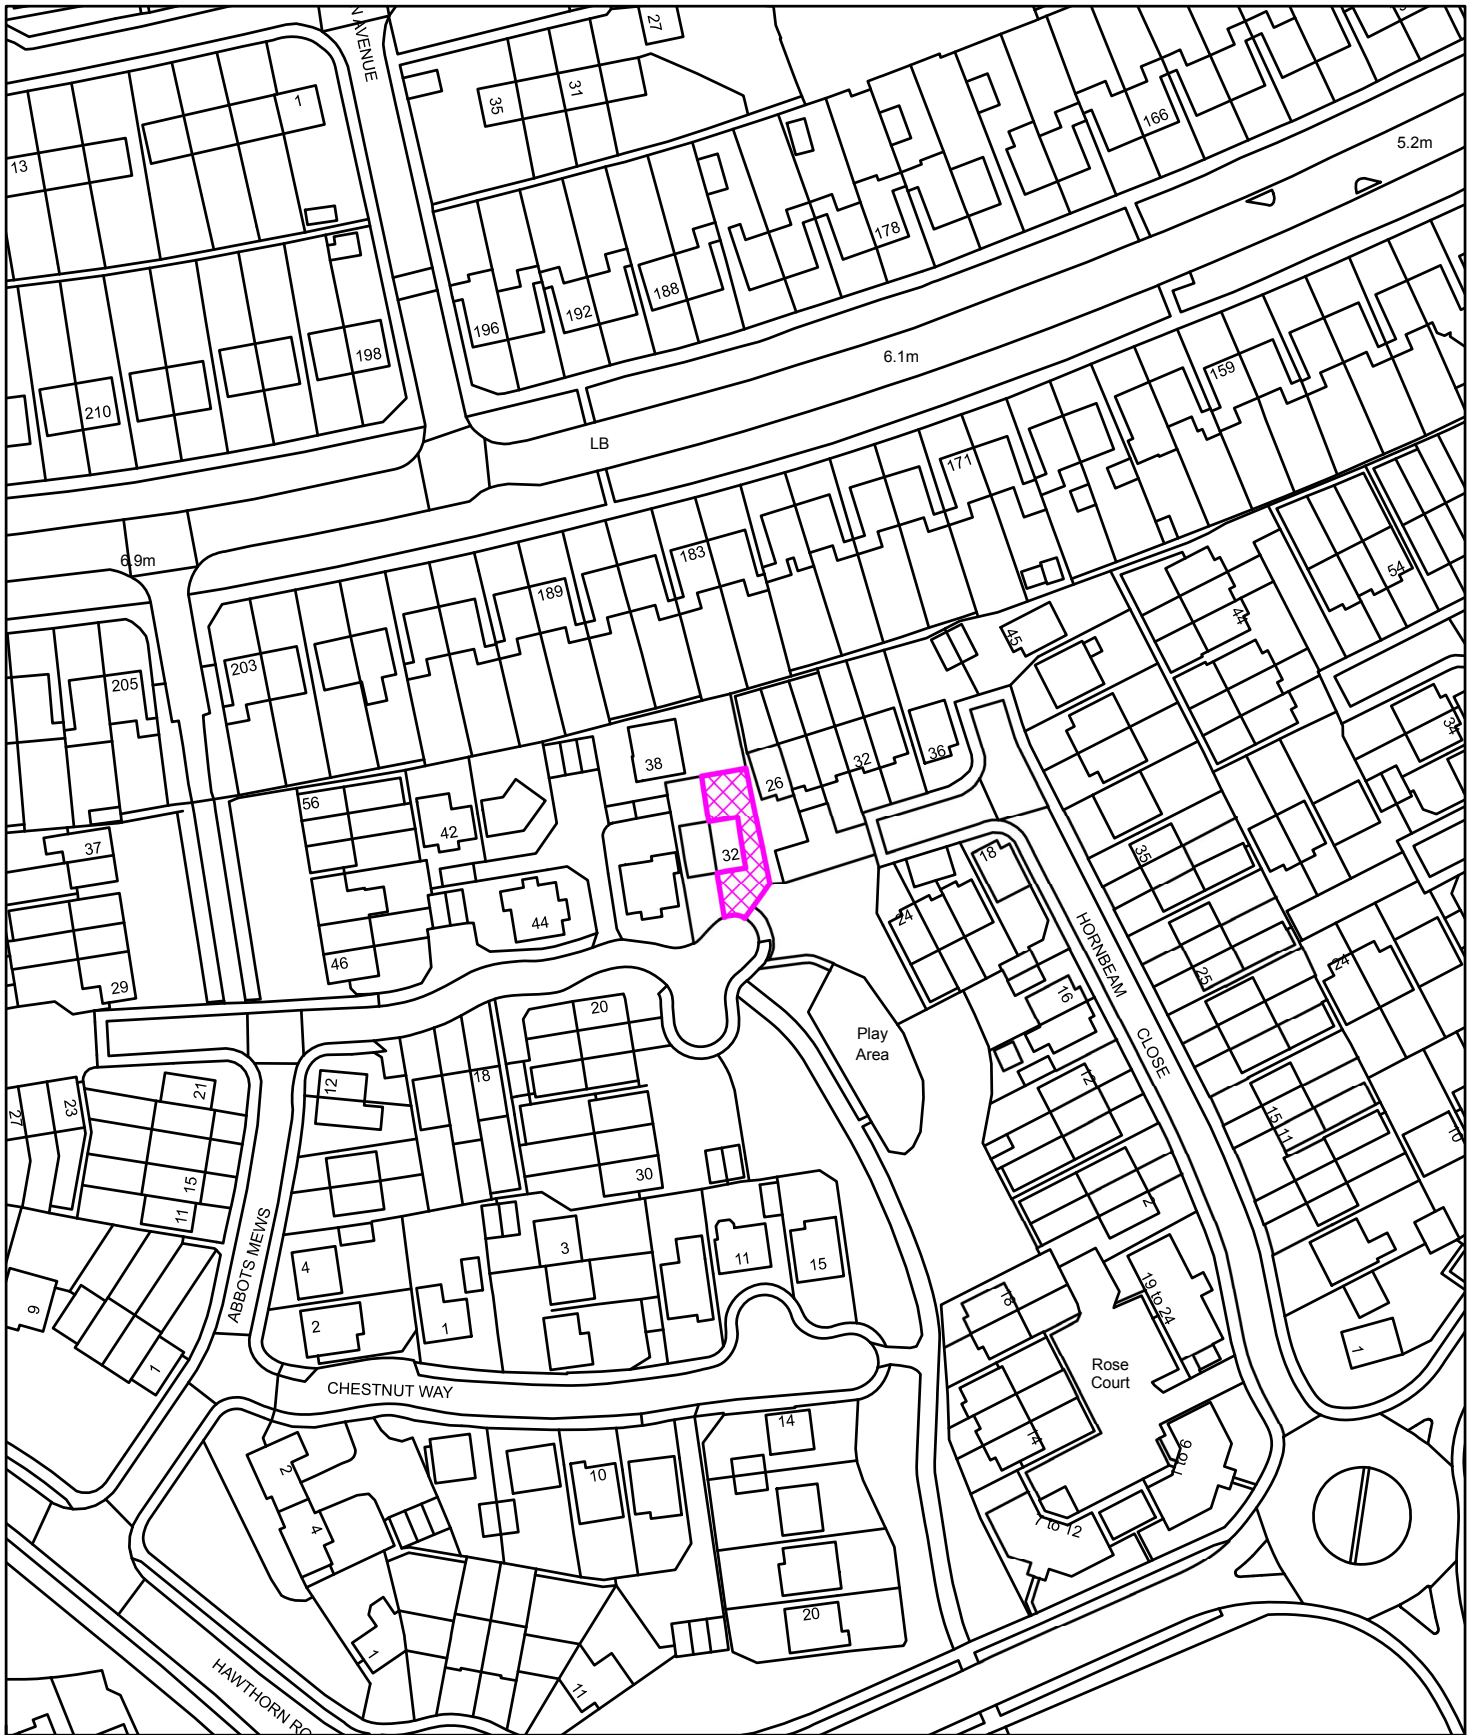

32 Abbots Mews, Selby
2021/0770/HPA

Reproduced from the Ordnance Survey mapping with the permission of Her Majesty's Stationary Office. Unauthorised reproduction infringes Crown Copyright and may lead to prosecution or civil proceedings © Crown Copyright
Selby District Council Licence No. 100018656
This copy has been produced specifically for Planning and Building Control purposes only.
No further copies may be made.

N

1:1,250